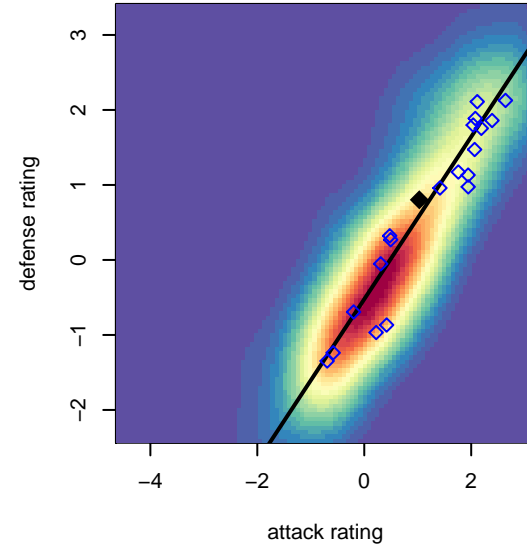

Boise Nationals Bayern Black B02
 Dots are actual minus expected GF (blue circles) and GA (red triangles).
 Blue line is smoothed change in attack strength. Red is smoothed change in defense strength.

**attack and defense variance (black dot)
relative to other teams
and top 10 in region**

**attack and defense rating
relative to others at age
and all opponents in last 13 months**

**attack and defense rating
relative to others at age
and all opponents in last 13 months**

Performance relative to 13 month average

Performance relative to 13 month average

Distribution of opponents
 Red = Lose zone, Blue = Win zone, Green = Even
 Black line separates win/lose zones

lot. A=Neither has attack advantage, B=Opponent has both attack and defense advantage, C=Opponent has both attack and defense disadvantage, D=Both have