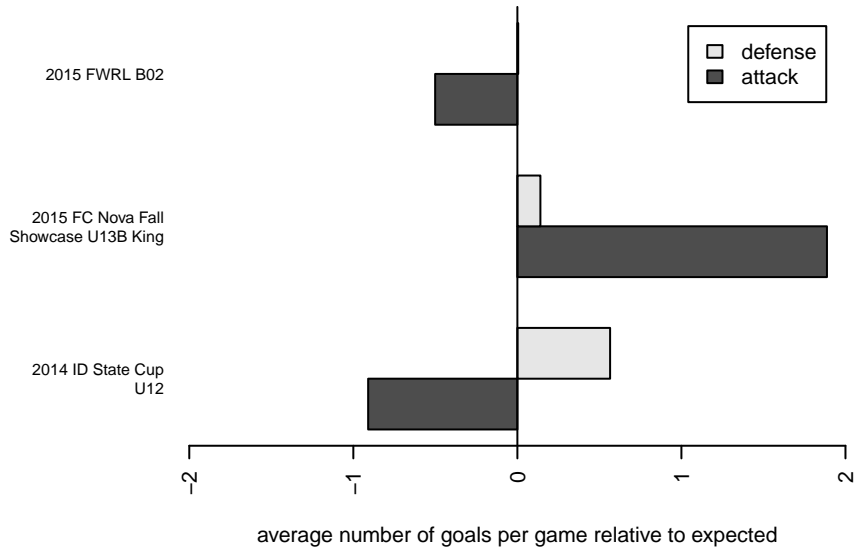

Boise Nationals Bayern Black B02
 Dots are actual minus expected GF (blue circles) and GA (red triangles).
 Blue line is smoothed change in attack strength. Red is smoothed change in defense strength.

**attack and defense variance (black dot)
relative to other teams
and top 10 in region**

**attack and defense rating
relative to others at age
and all opponents in last 13 months**

**attack and defense rating
relative to others at age
and all opponents in last 13 months**

Performance relative to 13 month average

Performance relative to 13 month average

Distribution of opponents
 Red = Lose zone, Blue = Win zone, Green = Even
 Black line separates win/lose zones

lot. A=Neither has attack advantage, B=Opponent has both attack and defense advantage, C=Opponent has both attack and defense disadvantage, D=Both have