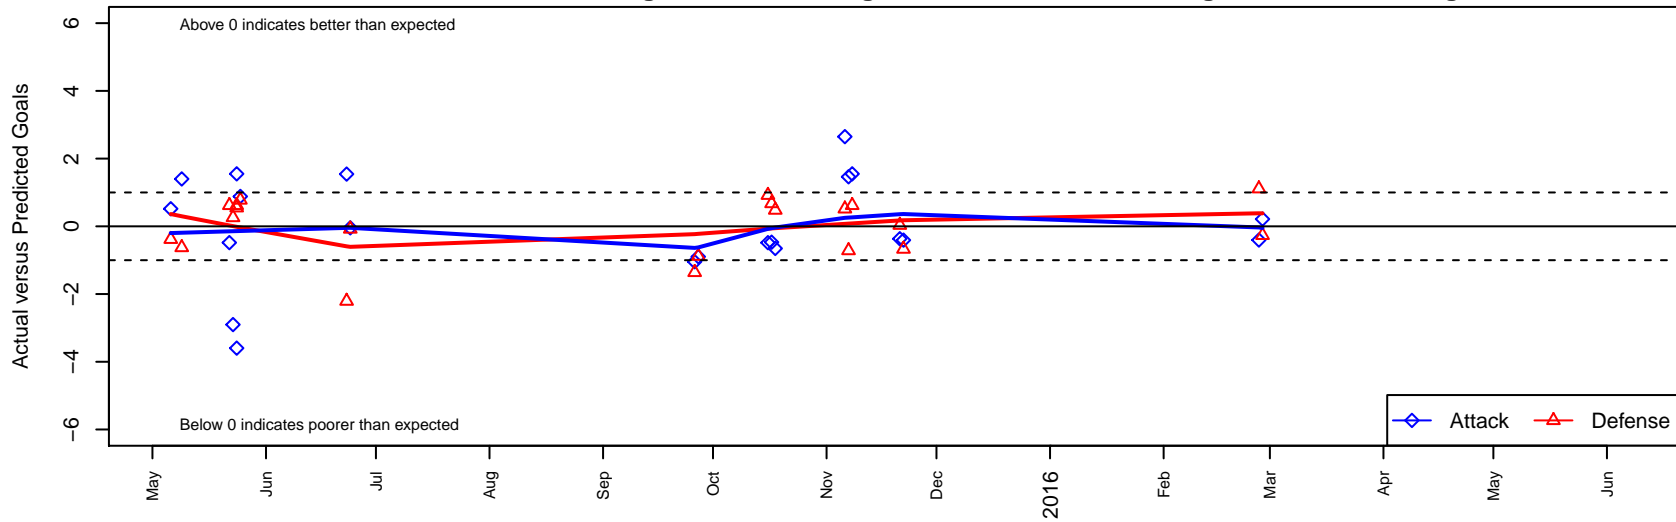

Boise Nationals Bayern Black B02

Boise Nationals
 Boise, ID
 B02 total strength=1064
 attack=2.8 defense=2.23

alt names used:
 BNSC Bayern Black (ID) (SC)
 Boise Nationals SC Bayern
 BNSC BAYERN BLACK

Venues played:
 2014 Spr Idaho D3 A U12
 2014 ID State Cup U12
 2015 Far West Regionals U12
 2015 FWRL B02
 2015 FC Nova Fall Showcase U13B King

Boise Nationals Bayern Black B02
 Dots are actual minus expected GF (blue circles) and GA (red triangles).
 Blue line is smoothed change in attack strength. Red is smoothed change in defense strength.

**attack and defense variance (black dot)
relative to other teams
and top 10 in region**

**attack and defense rating
relative to others at age
and all opponents in last 13 months**

**attack and defense rating
relative to others at age
and all opponents in last 13 months**

Performance relative to 13 month average

Performance relative to 13 month average

Distribution of opponents
 Red = Lose zone, Blue = Win zone, Green = Even
 Black line separates win/lose zones

lot. A=Neither has attack advantage, B=Opponent has both attack and defense advantage, C=Opponent has both attack and defense disadvantage, D=Both have